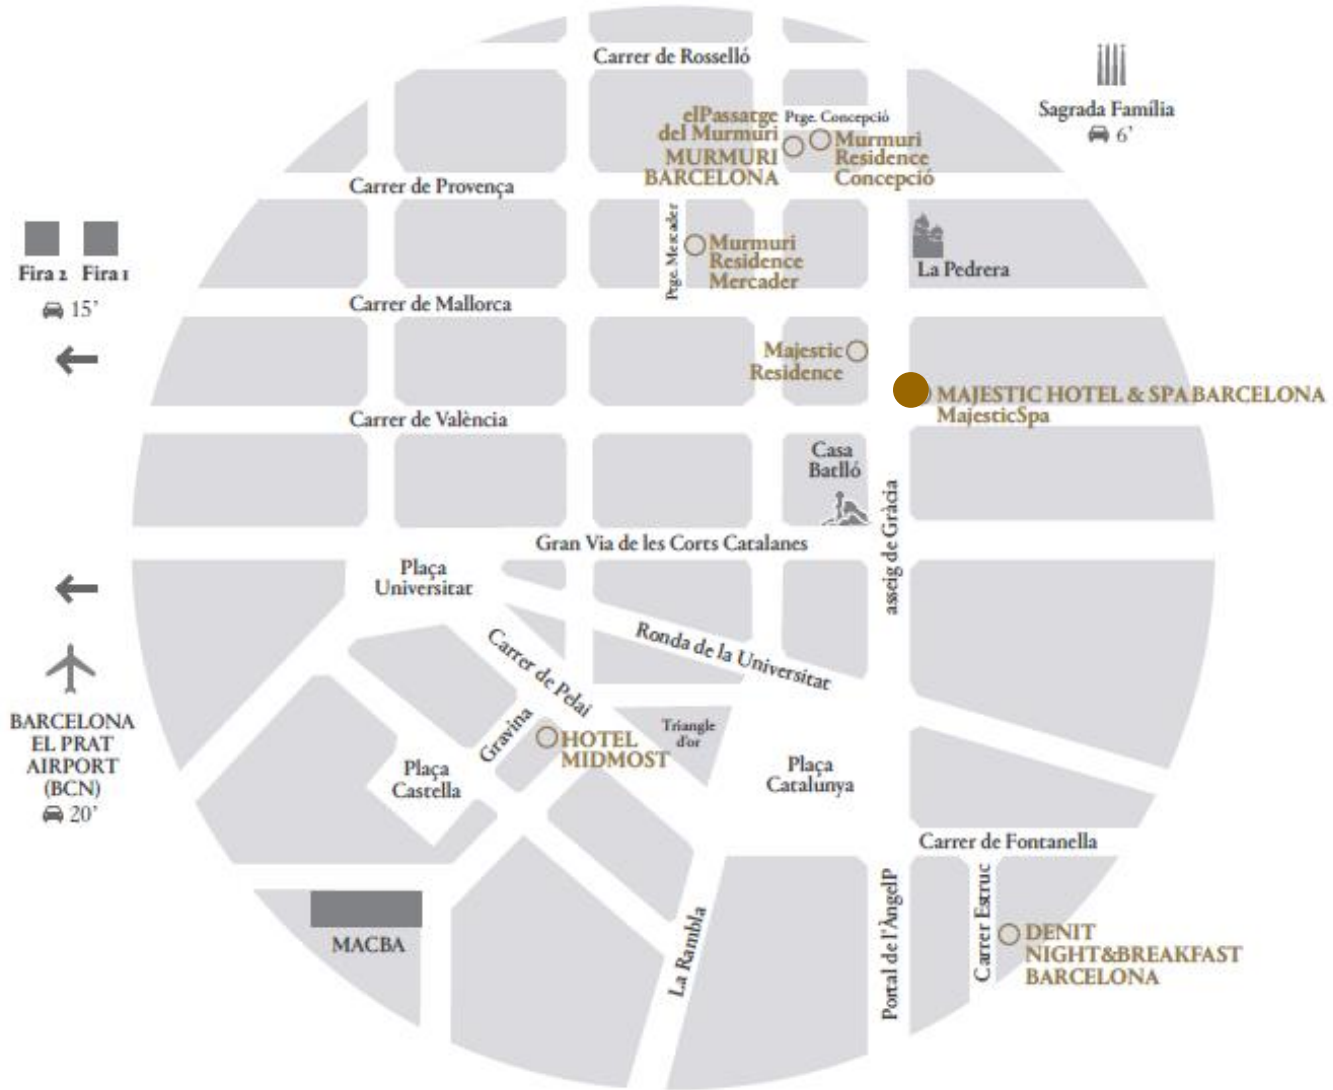

MAJESTIC HOTEL & SPA BARCELONA

EST-1928
THE LEADING HOTELS
OF THE WORLD®

THE LEADING HOTELS
OF THE WORLD®

EST. 1928

THE LEADING HOTELS
OF THE WORLD®

BAR DEL MAJESTIC

Total Rooms:	272
Deluxe	185
Privilege	41
Junior Suites:	30
Majestic Suites	10
Penthouse	5
Majestic Royal Penhouse	1

EST-1928

THE LEADING HOTELS
OF THE WORLD®

EST-1928
THE LEADING HOTELS
OF THE WORLD®

THE LEADING HOTELS
OF THE WORLD®

EST-1928
THE LEADING HOTELS
OF THE WORLD®

EST-1928
THE LEADING HOTELS
OF THE WORLD®

MAJESTIC ROYAL PENTHOUSE

LA DOLCE VITAE – ROOFTOP TERRACE

EST-1928
THE LEADING HOTELS
OF THE WORLD®

EST-1928
THE LEADING HOTELS
OF THE WORLD®

FITNESS CENTER

BRAND NEW SPA APRIL 2022

MAJESTIC | CATERING
by Nandu Jubany

THE LEADING HOTELS
OF THE WORLD™