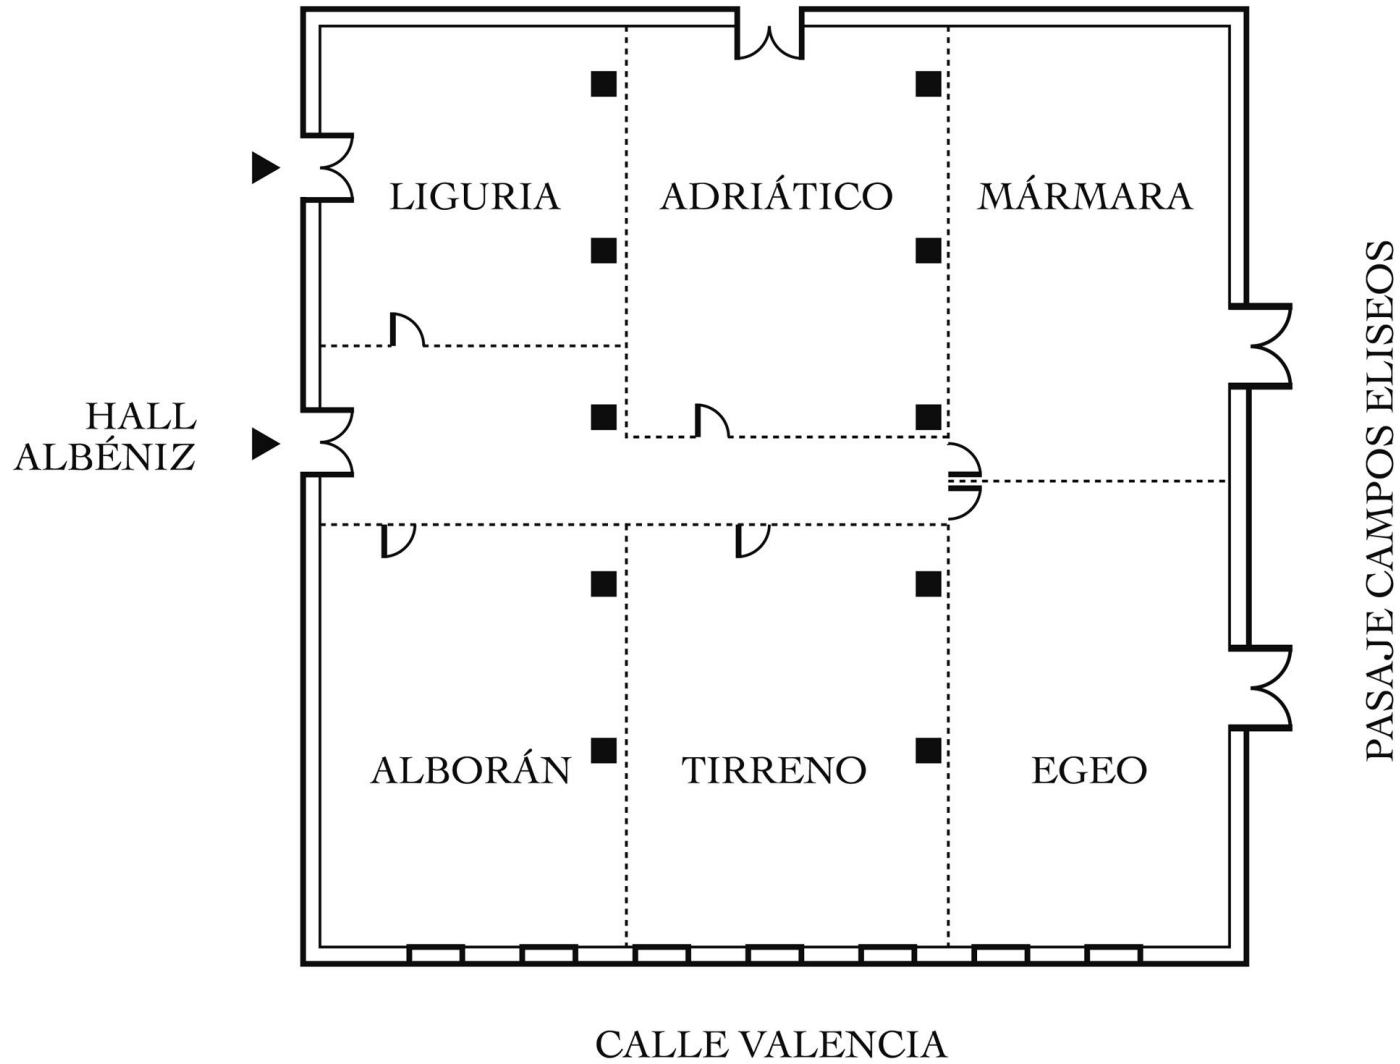

EST. 1928

THE LEADING HOTELS
OF THE WORLD®

RESTAURANT SOLC

EST-1928

THE LEADING HOTELS
OF THE WORLD®

INTERIOR COURTYARD RESTAURANT SOLC

HALL ALBENIZ

EST-1928
THE LEADING HOTELS
OF THE WORLD™

MEDITERRANEO MEETING ROOM

EST-1928
THE LEADING HOTELS
OF THE WORLD®

Capacity Meeting rooms: 645 m2. convertible in 6 areas of around 100 m2 each.

EST-1928
THE LEADING HOTELS
OF THE WORLD®

THE LEADING HOTELS
OF THE WORLD®