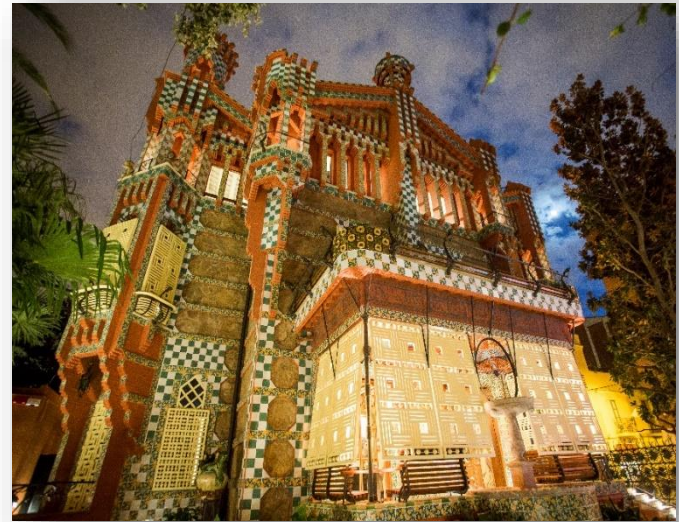

LA DOLCE VITAE – ROOFTOP TERRACE

EST-1928
THE LEADING HOTELS
OF THE WORLD®

EST-1928
THE LEADING HOTELS
OF THE WORLD®

FITNESS CENTER

BRAND NEW SPA APRIL 2022

MAJESTIC | CATERING
by Nandu Jubany

THE LEADING HOTELS
OF THE WORLD™