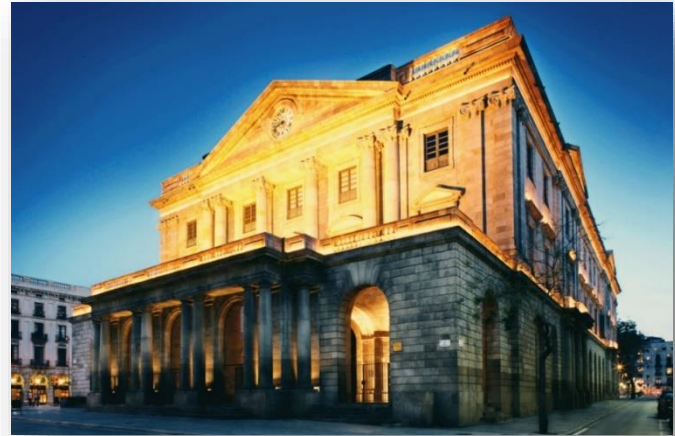

LA DOLCE VITAE – ROOFTOP TERRACE

EST-1928
THE LEADING HOTELS
OF THE WORLD®

EST-1928
THE LEADING HOTELS
OF THE WORLD®

FITNESS CENTER

BRAND NEW SPA APRIL 2022

MAJESTIC | CATERING
by Nandu Jubany

THE LEADING HOTELS
OF THE WORLD™